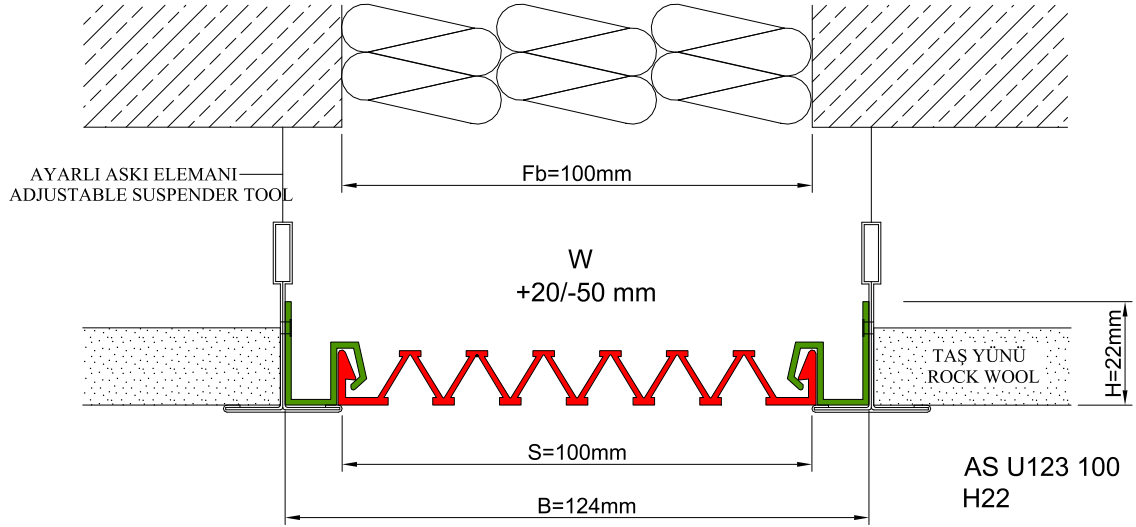

AS U123 surface mounted profile is designed for modular suspended ceiling applications at indoor areas. Profile frame is placed on the suspended ceiling T-profile and can easily be installed there by means of screws. Ribbed elastomeric gasket gains the profile high movement ability. For wall applications, it can be aligned with AS A116, AS U120 or AS U121 models.

* Visuals are representative and the profile configuration may differ depending on the characteristics requested.

GASKET COLORS **BLACK** GREY BEIGE Custom Colors available.

LOCATION	MODEL	GAP (Fb) mm	HEIGHT (H) MM	OVERALL WIDTH (B) mm	VISIBLE WIDTH (S) mm	MOVEMENT (W) mm	LOAD CAPACITY	STANDARD LENGTH (mt)
Ceiling to Ceiling	AS U123-030	30	22	54	30	+10 / -6	N/A	3
	AS U123-050	50	22	74	50	+20 / -15	N/A	3
	AS U123-080	80	22	104	80	+40 / -30	N/A	3
	AS U123-100	100	22	124	100	+20 / -50	N/A	3
	AS U123-150	150	22	174	150	+30 / -80	N/A	3

Note: Please ask for different sizes

Profil No Profile Number	AS U123 100	AS U123 100K
Fb (mm)	100	100
H (mm) yaklaşık approx.	22	22
W± (mm) yaklaşık approx.	+20/-50	+20/-50
Renk Color	Alüminyum: Natürel, Fitiller: Siyah, gri, diğer Aluminum: Natural, Inserts: Black, grey, others	
Malzeme Material	Alüminyum, EPDM Kauçuk (siyah), Termoplastik Kauçuk (gri ve diğer) Aluminum, EPDM Rubber (black), Thermoplastic Rubber (grey and others)	
Standart Uzunluk Standard Length	3	