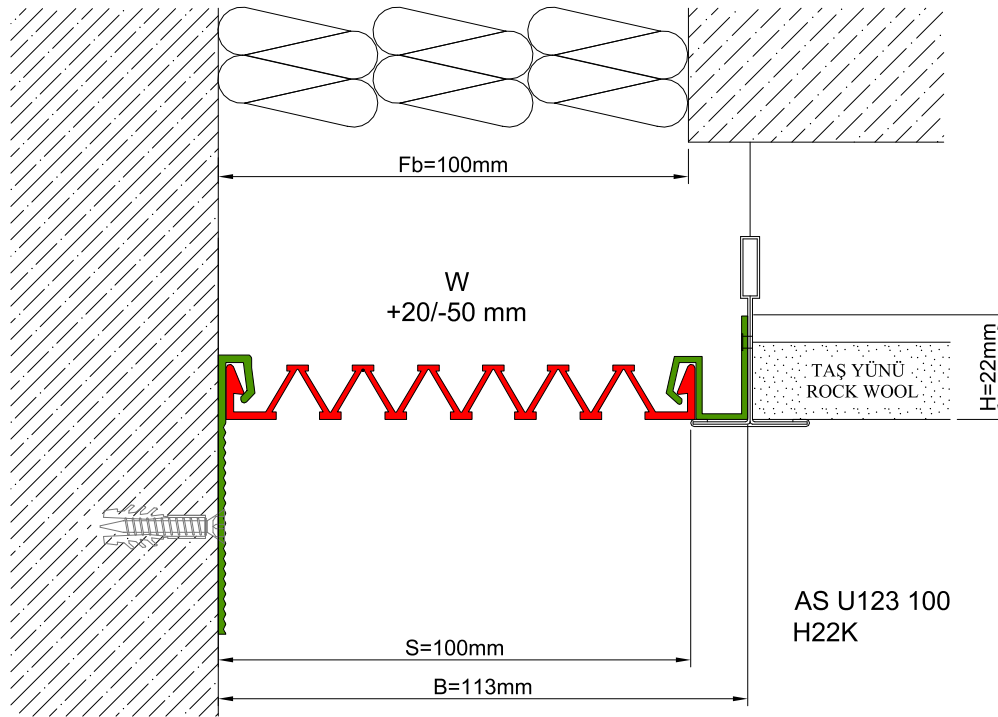

AS U123 surface mounted profile is designed for modular suspended ceiling applications at indoor areas. Profile frame is placed on the suspended ceiling T-profile and can easily be installed there by means of screws. Ribbed elastomeric gasket gains the profile high movement ability. For wall applications, it can be aligned with AS A116, AS U120 or AS U121 models.

* Visuals are representative and the profile configuration may differ depending on the characteristics requested.

GASKET COLORS **BLACK** GREY BEIGE Custom Colors available.

LOCATION	MODEL	GAP (Fb) mm	HEIGHT (H) MM	OVERALL WIDTH (B) mm	VISIBLE WIDTH (S) mm	MOVEMENT (W) mm	LOAD CAPACITY	STANDARD LENGTH (mt)
Ceiling to Ceiling	AS U123-030	30	22	54	30	+10 / -6	N/A	3
	AS U123-050	50	22	74	50	+20 / -15	N/A	3
	AS U123-080	80	22	104	80	+40 / -30	N/A	3
	AS U123-100	100	22	124	100	+20 / -50	N/A	3
	AS U123-150	150	22	174	150	+30 / -80	N/A	3

Note: Please ask for different sizes

Profil No Profile Number	AS U123 100	AS U123 100K
Fb (mm)	100	100
H (mm) yaklaşık approx.	22	22
W± (mm) yaklaşık approx.	+20/-50	+20/-50
Renk Color	Alüminyum: Natürel, Fitiller: Siyah, gri, diğer Aluminum: Natural, Inserts: Black, grey, others	
Malzeme Material	Alüminyum, EPDM Kauçuk (siyah), Termoplastik Kauçuk (gri ve diğer) Aluminum, EPDM Rubber (black), Thermoplastic Rubber (grey and others)	
Standart Uzunluk Standard Length	3	