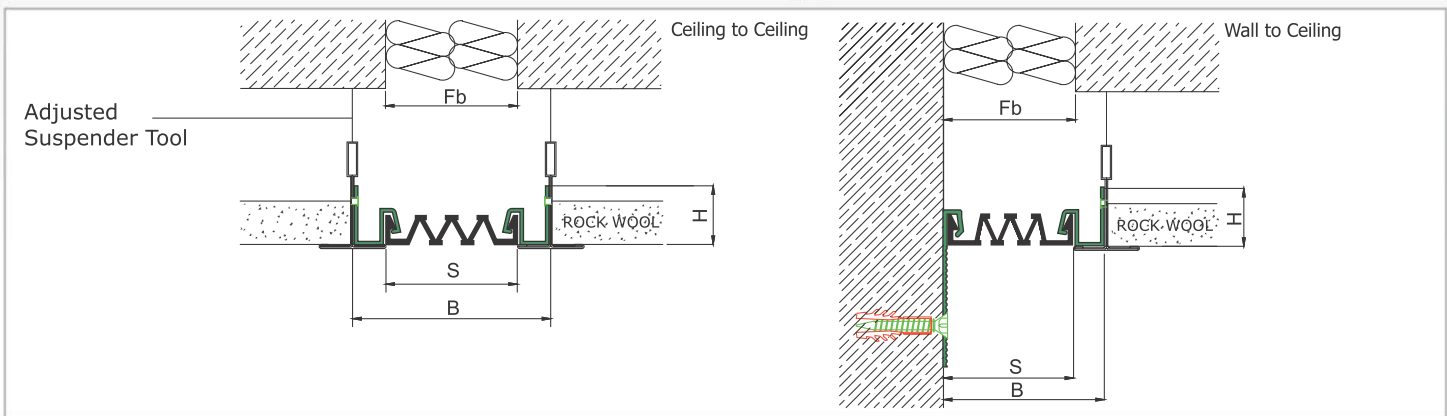

AS U123 surface mounted profile is designed for modular suspended ceiling applications at indoor areas. Profile frame is placed on the suspended ceiling T-profile and can easily be installed there by means of screws. Ribbed elastomeric gasket gains the profile high movement ability. For wall applications, it can be aligned with AS A116, AS U120 or AS U121 models.

- Application Areas** : Indoor / Modular Suspended Ceilings
- Ideal for** : Shopping Malls, Residences, Hospitals, Hotels, Commercial & Public Buildings etc.
- Material** : Mill Finish Aluminum (Anodizing optional), EPDM (Only in Black Color) or TPE Gasket
- Aluminum Alloy** : 6063 AA-USA / EN AW 6063
- Optional Supplies** : Fire Barrier

* Visuals are representative and the profile configuration may differ depending on the characteristics requested.

GASKET COLORS **BLACK** GREY BEIGE Custom Colors available.

LOCATION	MODEL	GAP (Fb) mm	HEIGHT (H) MM	OVERALL WIDTH (B) mm	VISIBLE WIDTH (S) mm	MOVEMENT (W) mm	LOAD CAPACITY	STANDARD LENGTH (mt)
Ceiling to Ceiling	AS U123-030	30	22	54	30	+10 / -6	N/A	3
	AS U123-050	50	22	74	50	+20 / -15	N/A	3
	AS U123-080	80	22	104	80	+40 / -30	N/A	3
	AS U123-100	100	22	124	100	+20 / -50	N/A	3
	AS U123-150	150	22	174	150	+30 / -80	N/A	3

Note: Please ask for different sizes

Profil No Profile Number	AS U123 100	AS U123 100K
Fb (mm)	100	100
H (mm) yaklaşık approx.	22	22
W± (mm) yaklaşık approx.	+20/-50	+20/-50
Renk Color	Alüminyum: Natürel, Fitiller: Siyah, gri, diğer Aluminum: Natural, Inserts: Black, grey, others	
Malzeme Material	Alüminyum, EPDM Kauçuk (siyah), Termoplastik Kauçuk (gri ve diğer) Aluminum, EPDM Rubber (black), Thermoplastic Rubber (grey and others)	
Standart Uzunluk Standard Length	3	